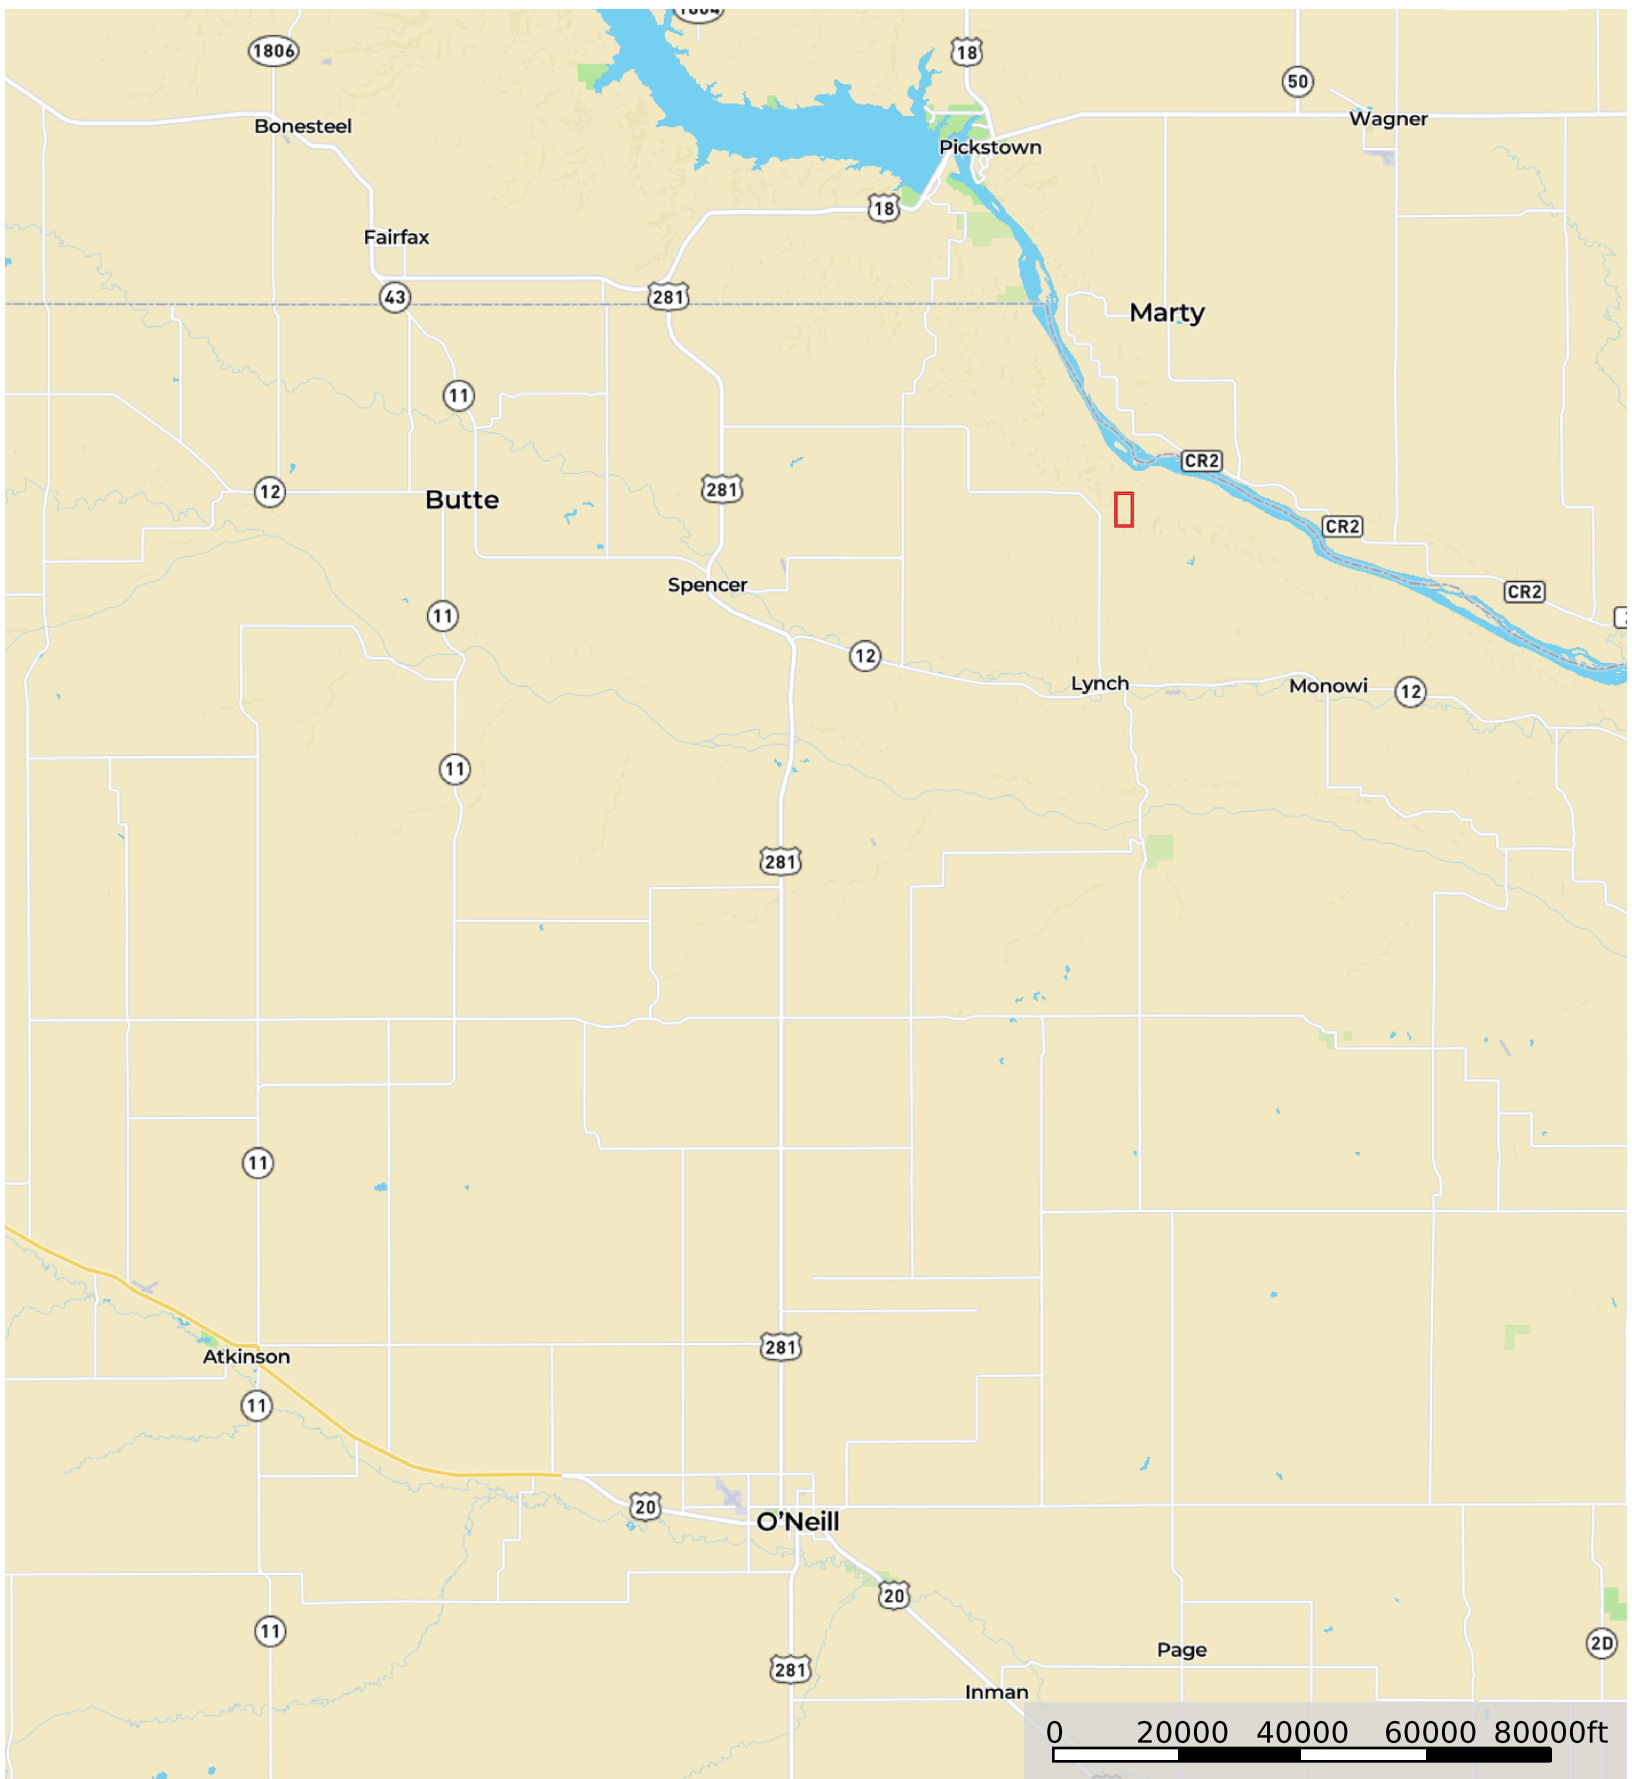

320 +/- acres Boyd County, NE

Nebraska, AC +/-

 Boundary